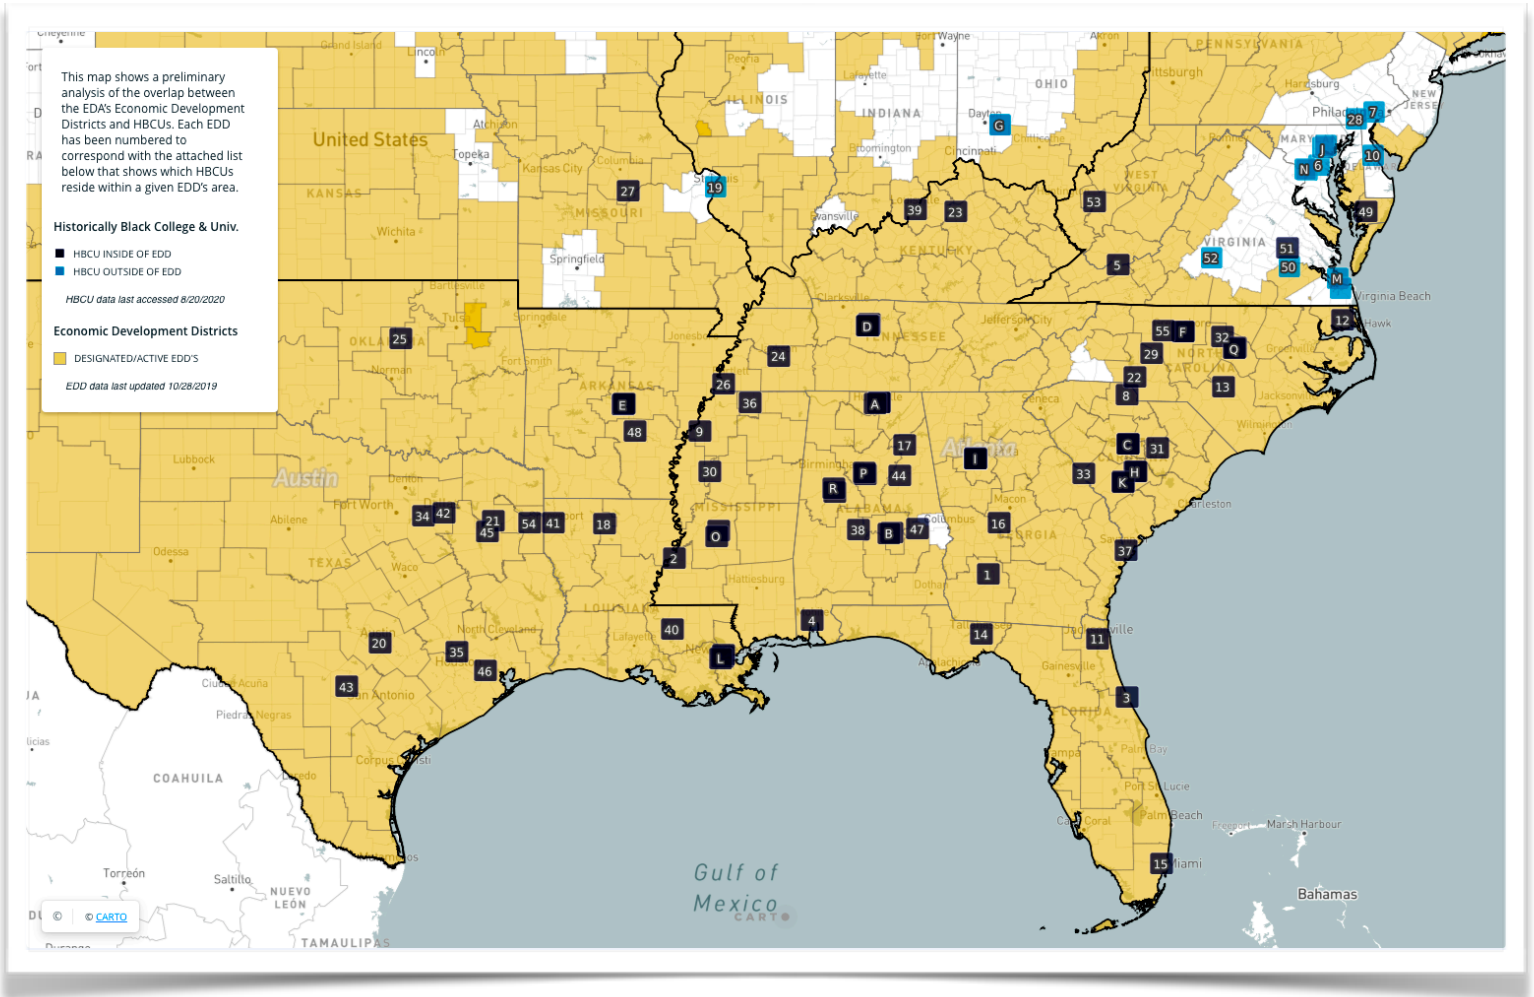

EDA Economic Development Districts & Historically Black Colleges & Universities

Data as of: 9/15/2020

* Letter labels indicate multiple HBCUs are overlapping. See the table to find more.

** Two HBCUs in Virgin Islands are not shown from map. See the table to find more.

For more information on HBCU data contact the [Department of Education](#)

For more information on EDD data go to [EDA](#)

For more information on EDA University Centers and HBCU visit the [EDA University Center Program](#)